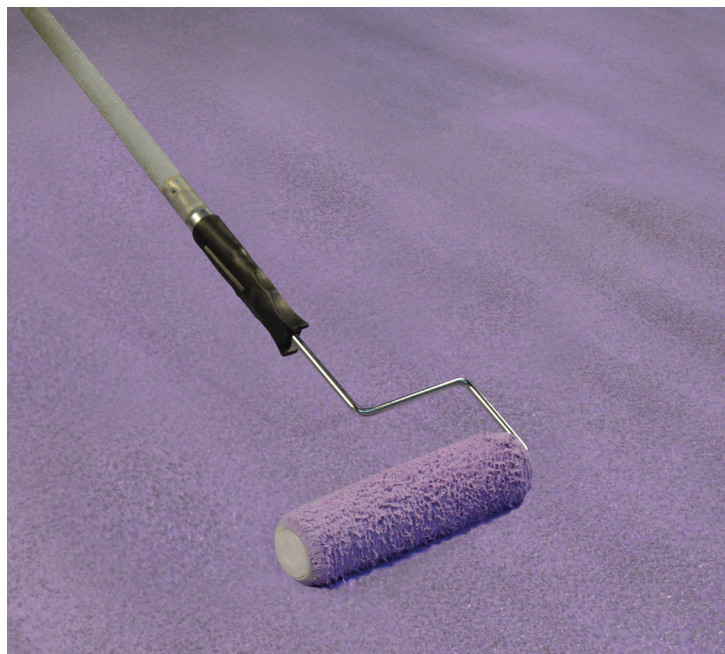

# HENRY® 647 PLUMPRO™

FAST-TRACK, ROLL APPLY  
VINYL ADHESIVE

Ideal for fast-track LVT & Plank jobs

Achieves dry-to-touch state in mere minutes!

Open floor to traffic immediately!

95% RH MVER resistant!

300 to 400 sq. ft. per gallon!

Unique color pigment

Working time – 8 hours

Roll apply - No trowel ridge telegraphing