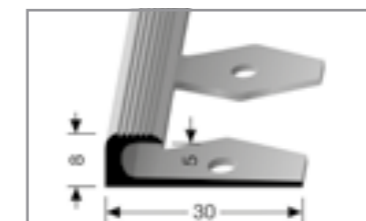

LVT BENDABLE STOP PROFILE

Aluminium stop profile to be screwed.

Very resistant to wear & traffic

Ribbed surface for slip-resistance

Bendable with radius 80cm

- **Size:** 30 mm wide x 5 mm high inside x 8 mm high outside 30 mm high x 2500 mm long
- **Packaging:** full kit including stop profiles, screws and dowls. 10 units of 2,5lm in a cardboard box = 25 lm