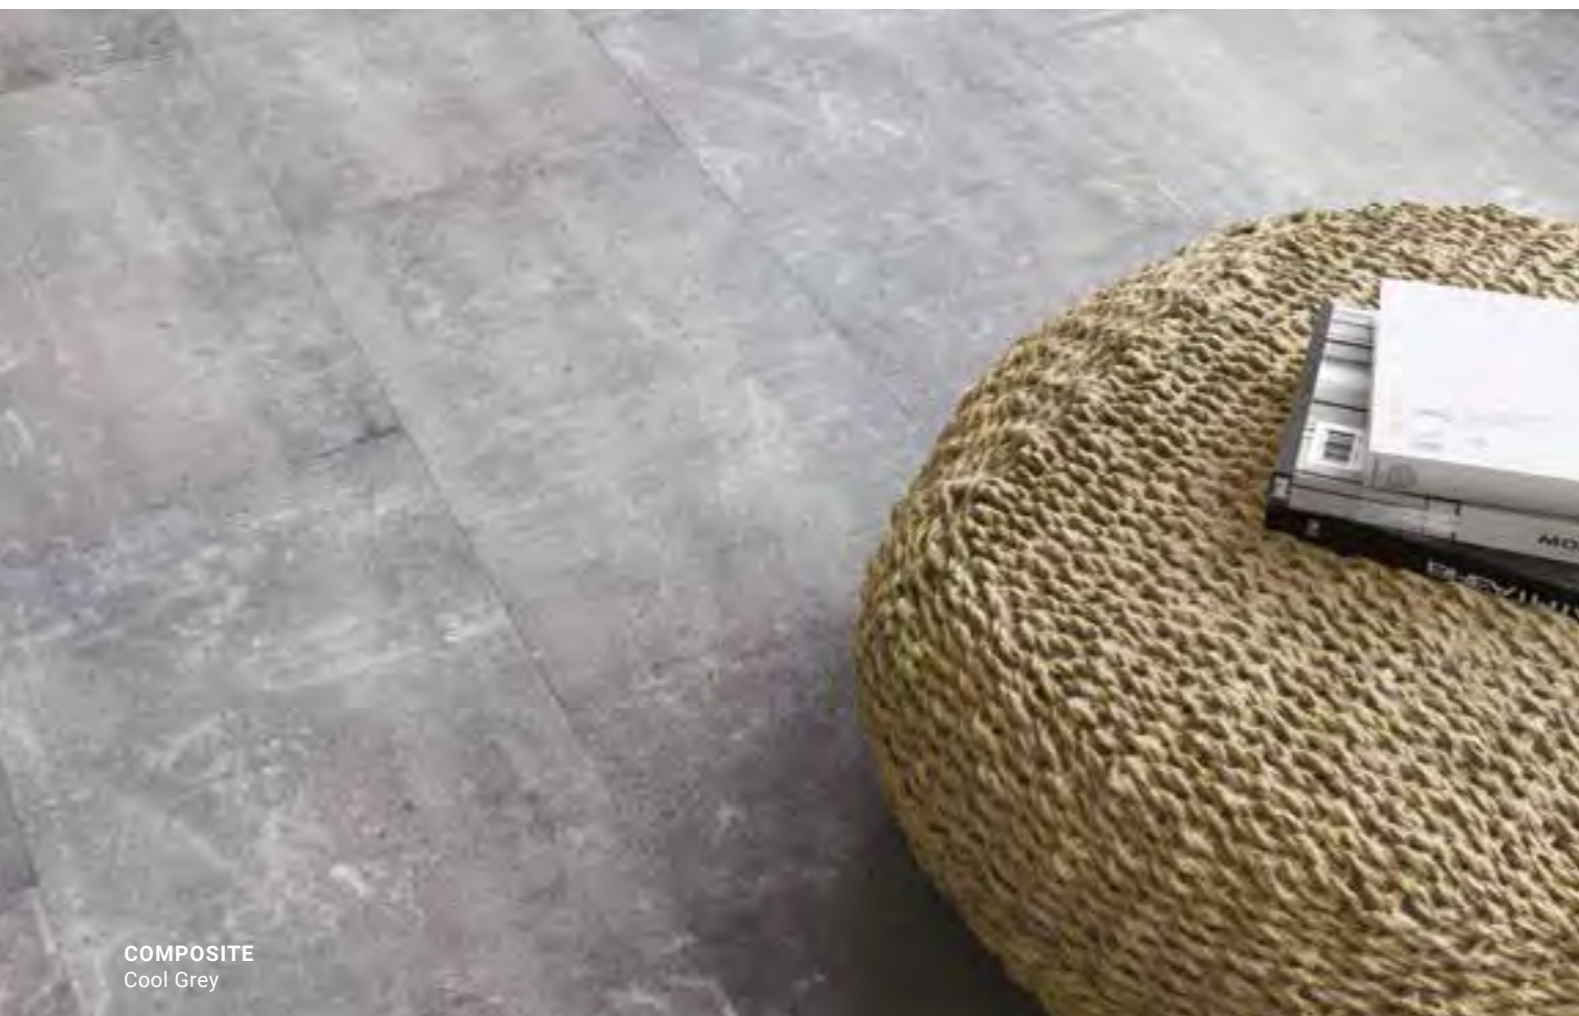

COMPOSITE

Perfect for minimalistic and industrial interiors with high contrast. Small scratches and cracks are making this decor look very natural. This decor is also a perfect fit with raw wood or metals.

COMPOSITE
Cool Grey

BLACK
36022074
Corresponding skirting 26646134