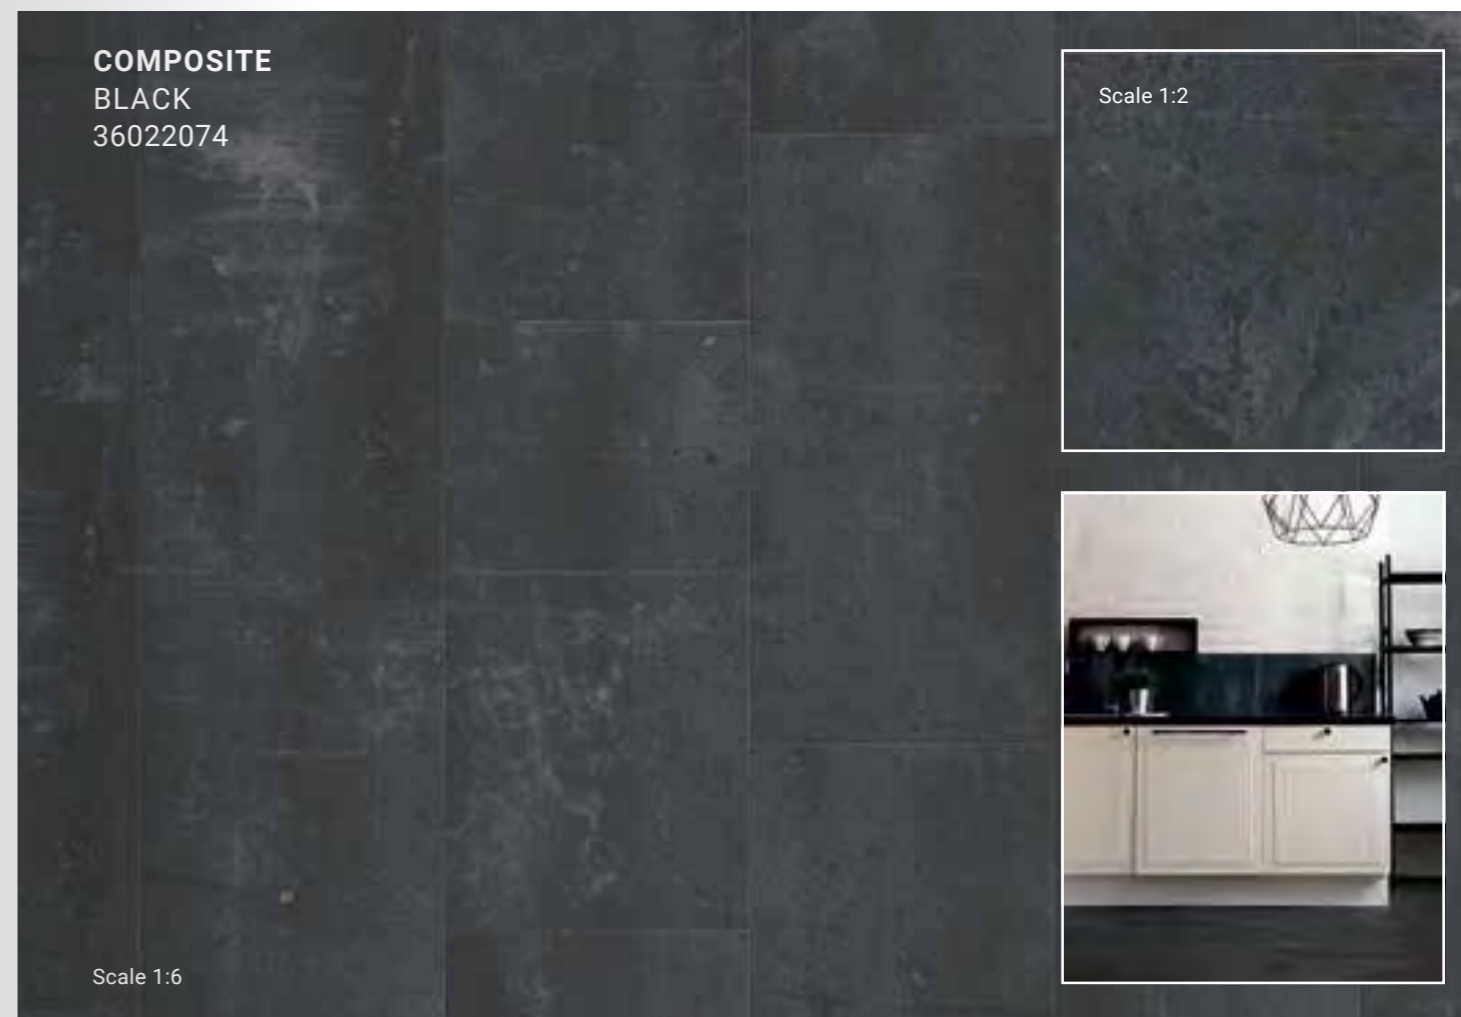

COMPOSITE
COOL GREY
36022073

Dimensions:
32,38 x 60,1 cm

No bevel,
0V, with MOQ
of 6 pallets

2 sides beveled
2V, with MOQ
of 6 pallets

4 sides beveled
4V, standard

COMPOSITE
BLACK
36022074

Scale 1:2

Scale 1:6