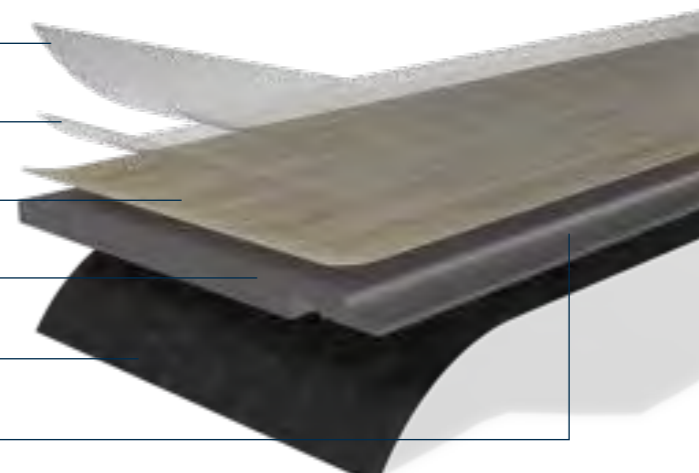

Interdeco™

ULTIMATE DESIGN