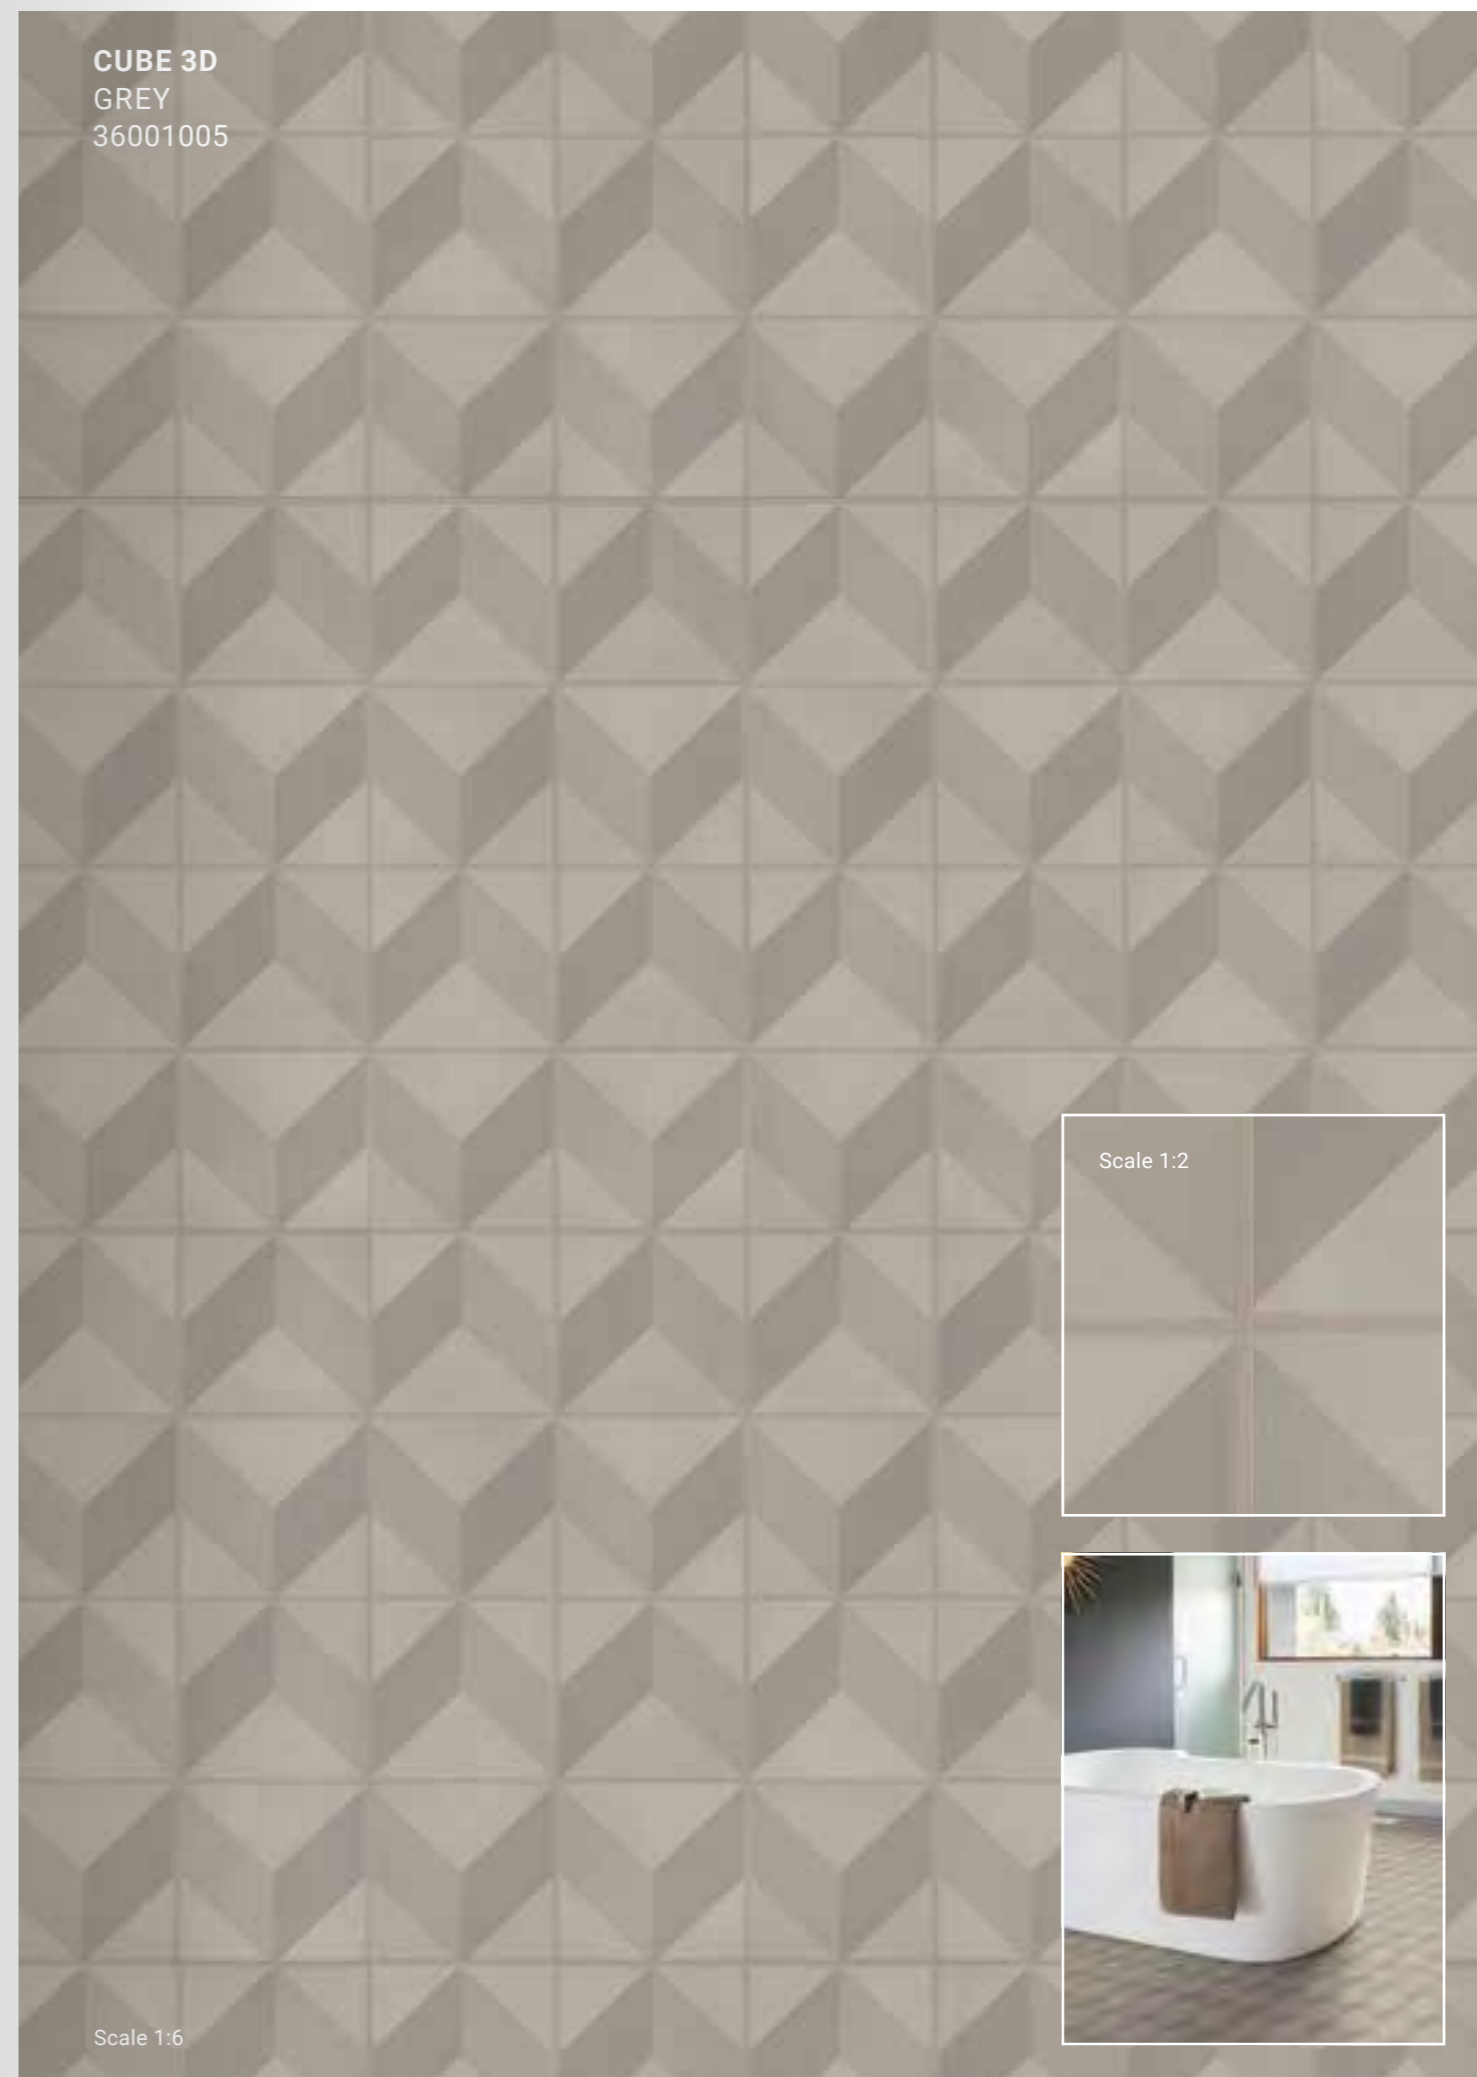

Scale 1:2

Scale 1:6

COLORED PINE

The colored Pine is an original painted wood. It adds a colored and trendy touch to your decoration.

COLORED PINE
Grey

GREY
35998002
Corresponding skirting 26640802

Dimensions:
18,3 x 122 cm