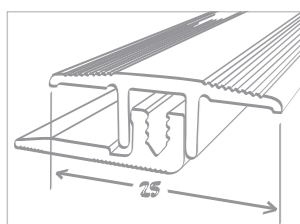

TRANSITION PROFILES

VERY HIGH TRAFFIC ALUMINIUM TRANSITION PROFILE