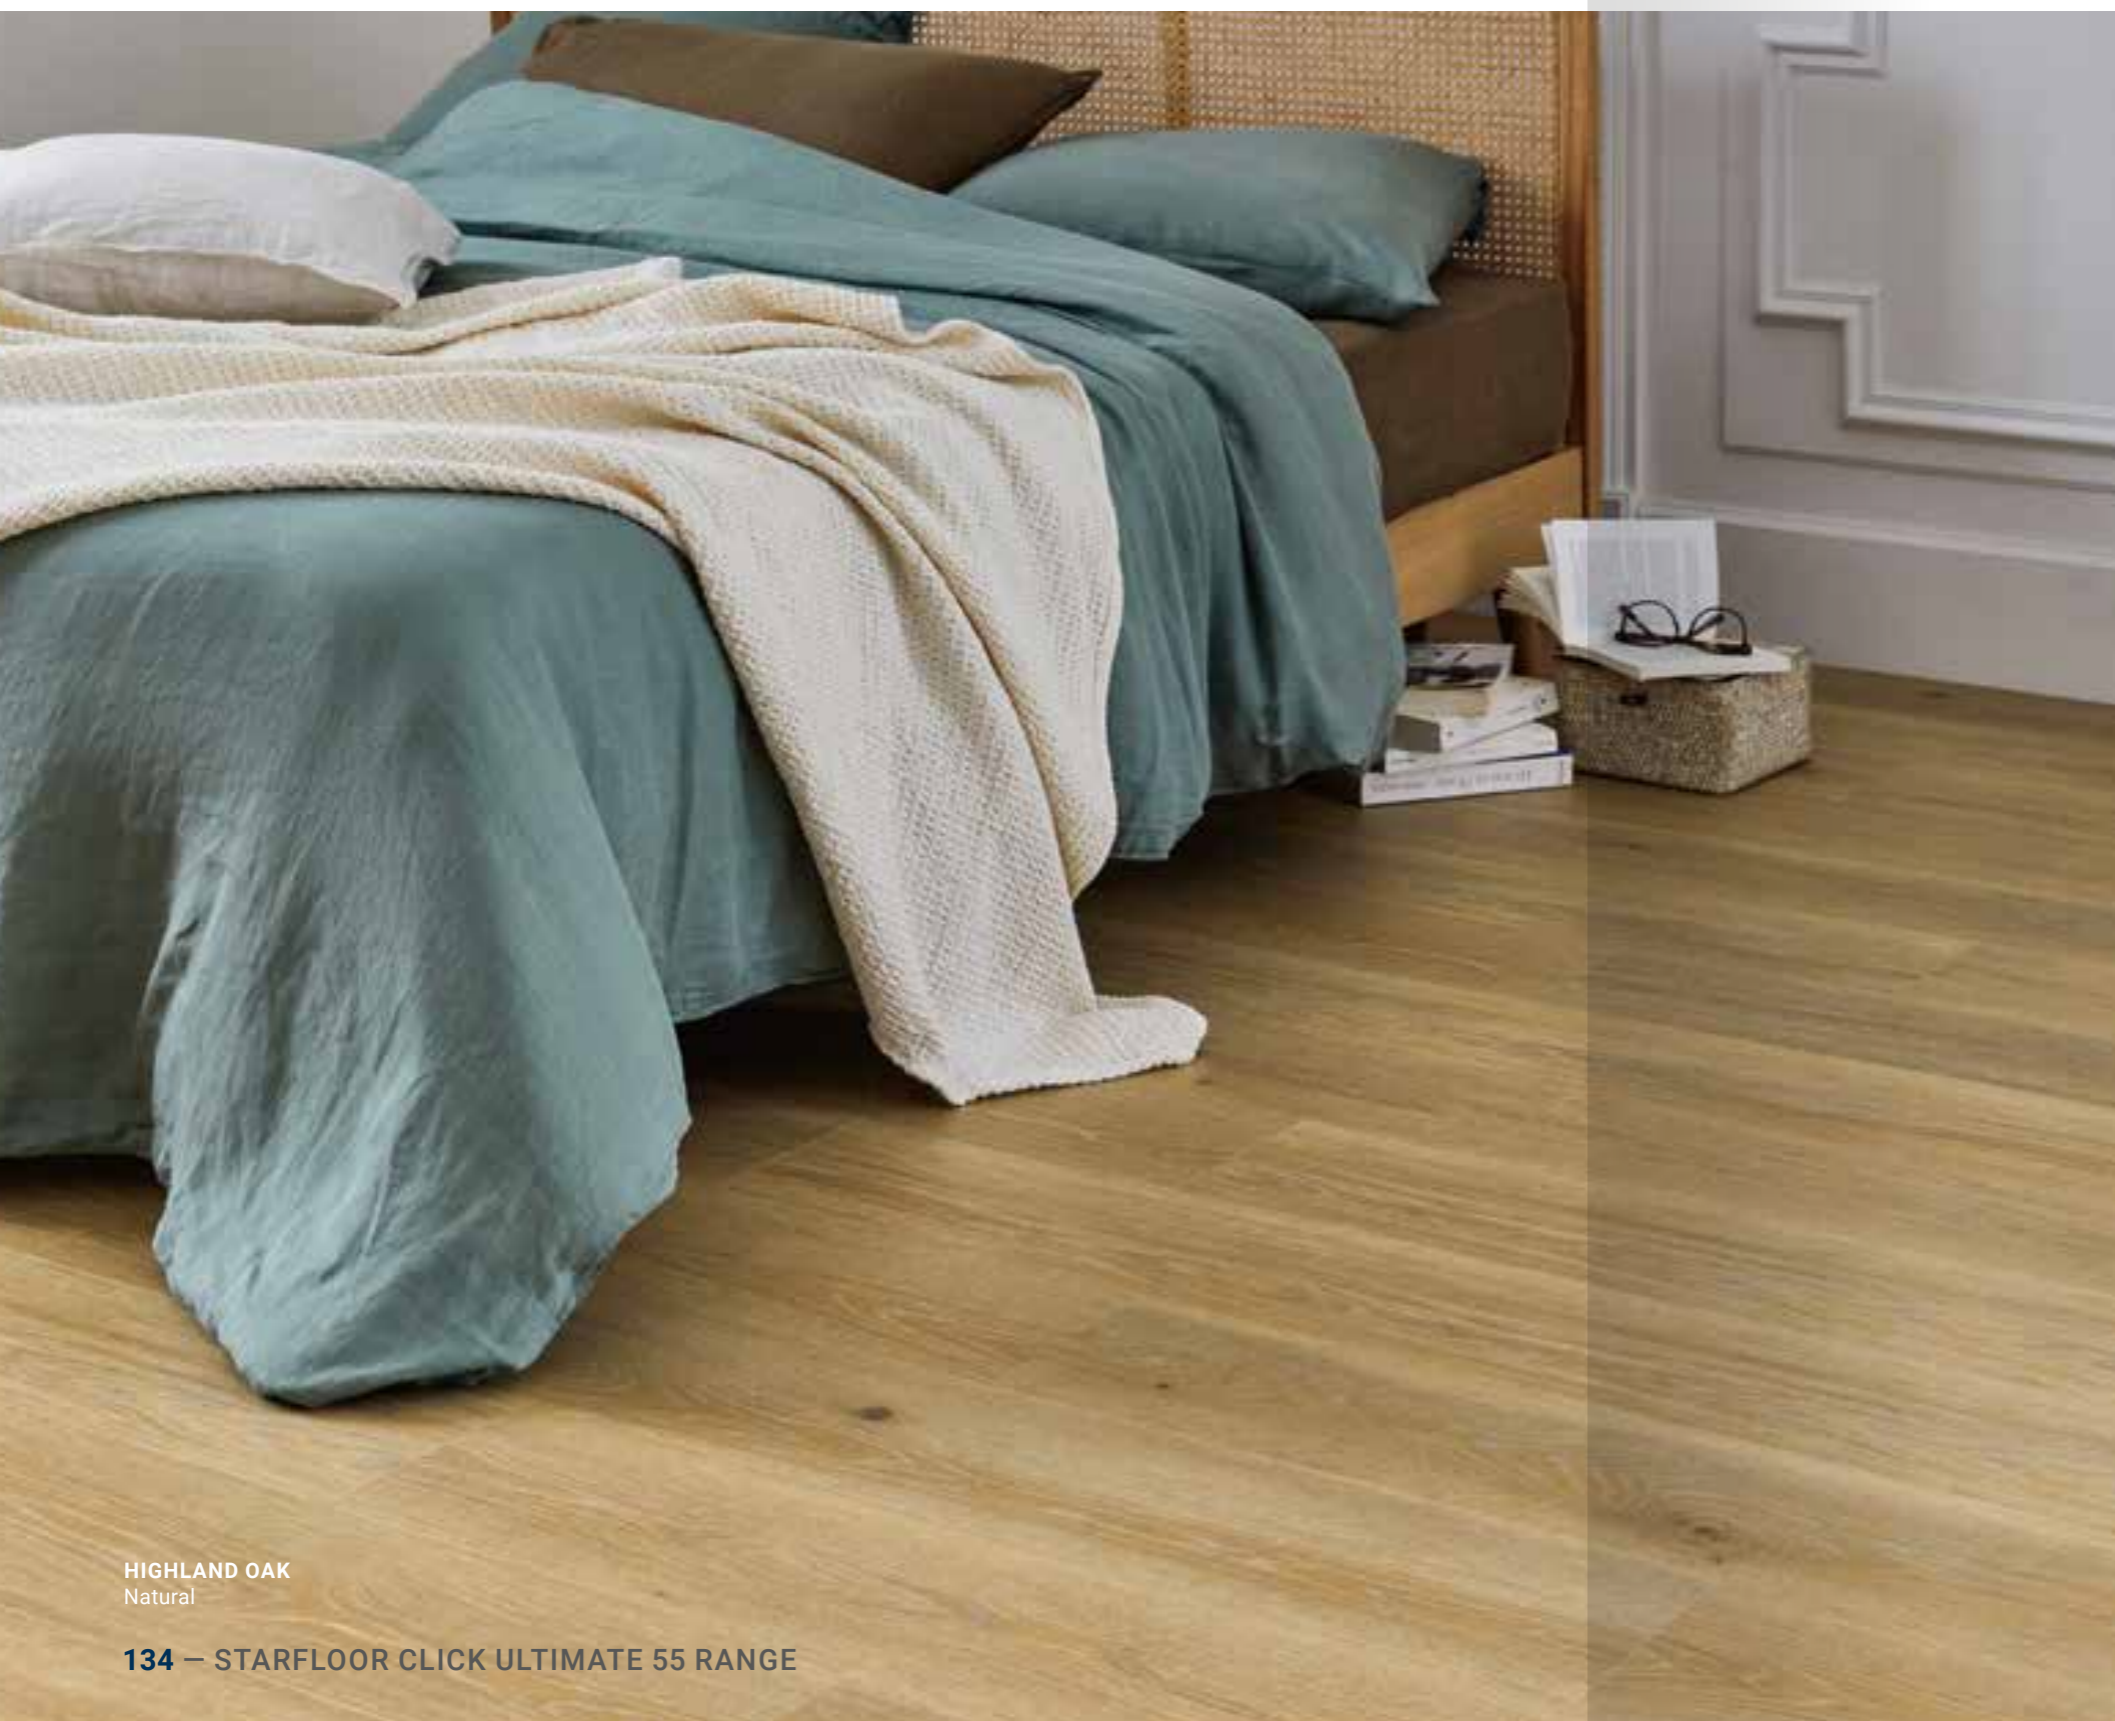

HIGHLAND OAK

An elegant and contemporary wood, available in different, natural colours and hues that highlight its big 'cathedrales', its distinctive patterns. Its refined, delicate and timeless design make it easy to pair with a concrete or stone flooring.

Colours coordinated with Starfloor Click Solid 55

HIGHLAND OAK
Natural